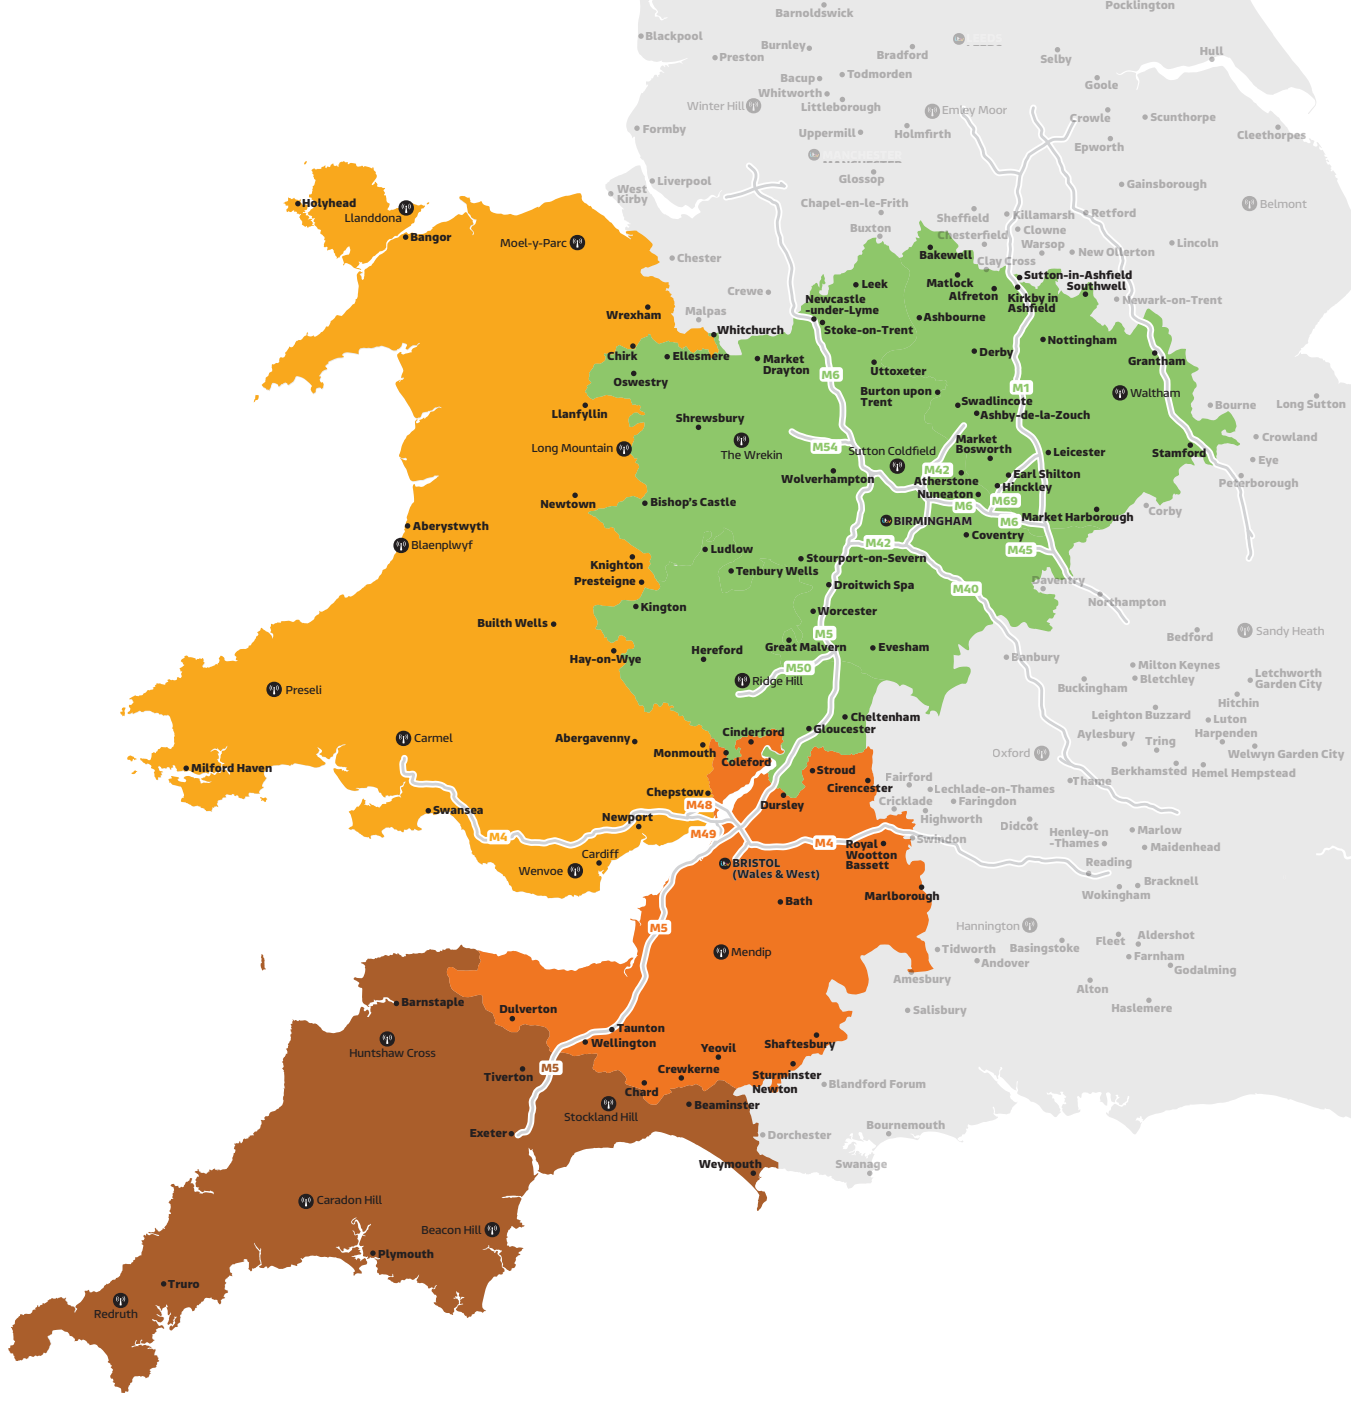

- Wales
- West
- West Country
- Central (Midlands)
- TT Television Transmitting Stations
- ITV ITV Offices

Midwest Macro