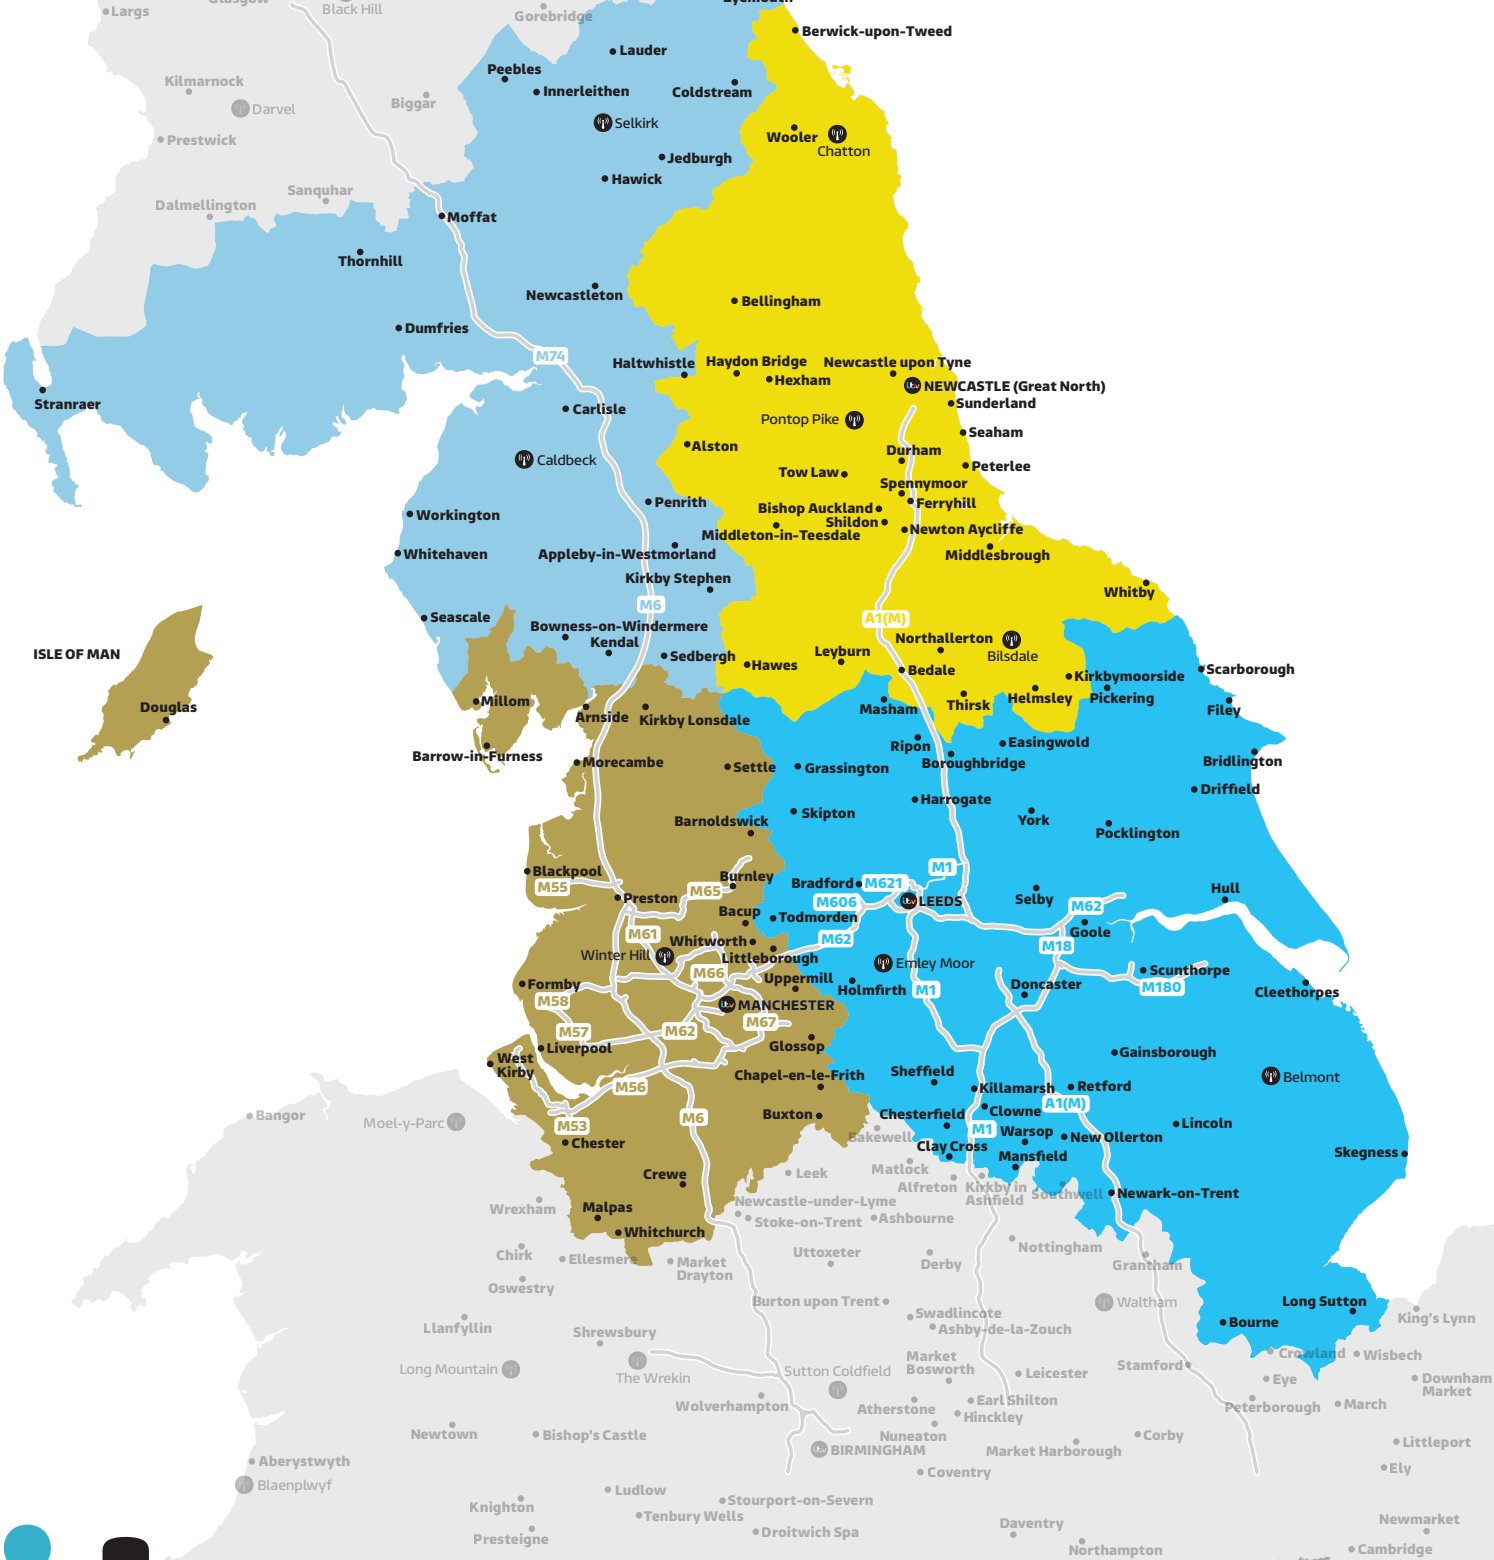

- Border
- Tyne Tees
- Granada
- Yorkshire
- Television Transmitting Stations
- ITV Offices

North Macro