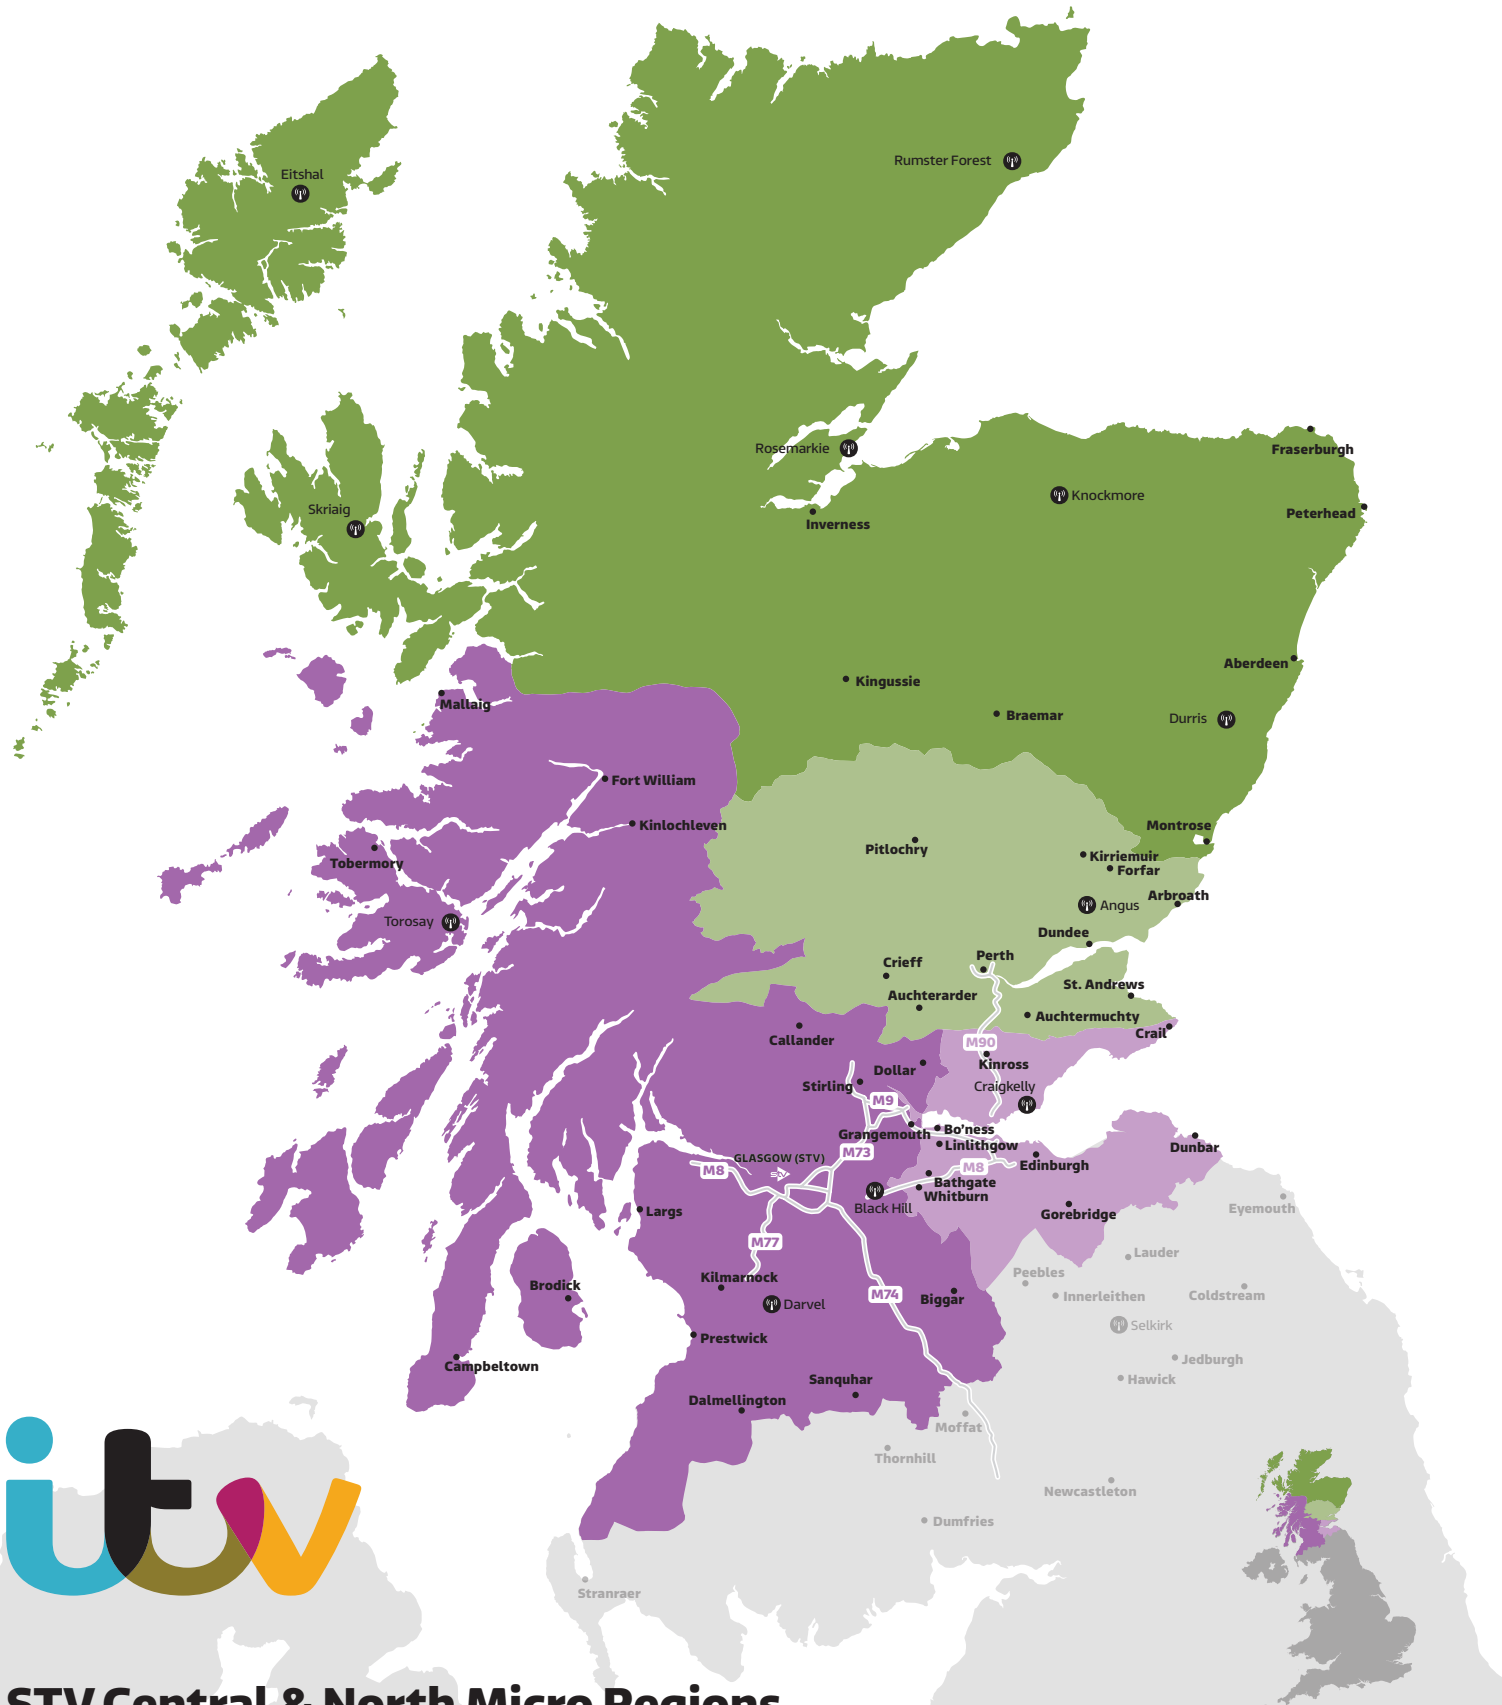

- STV Aberdeen
- STV Dundee
- STV Glasgow
- STV Edinburgh
-  Television Transmitting Stations

STV Central & North Micro Regions