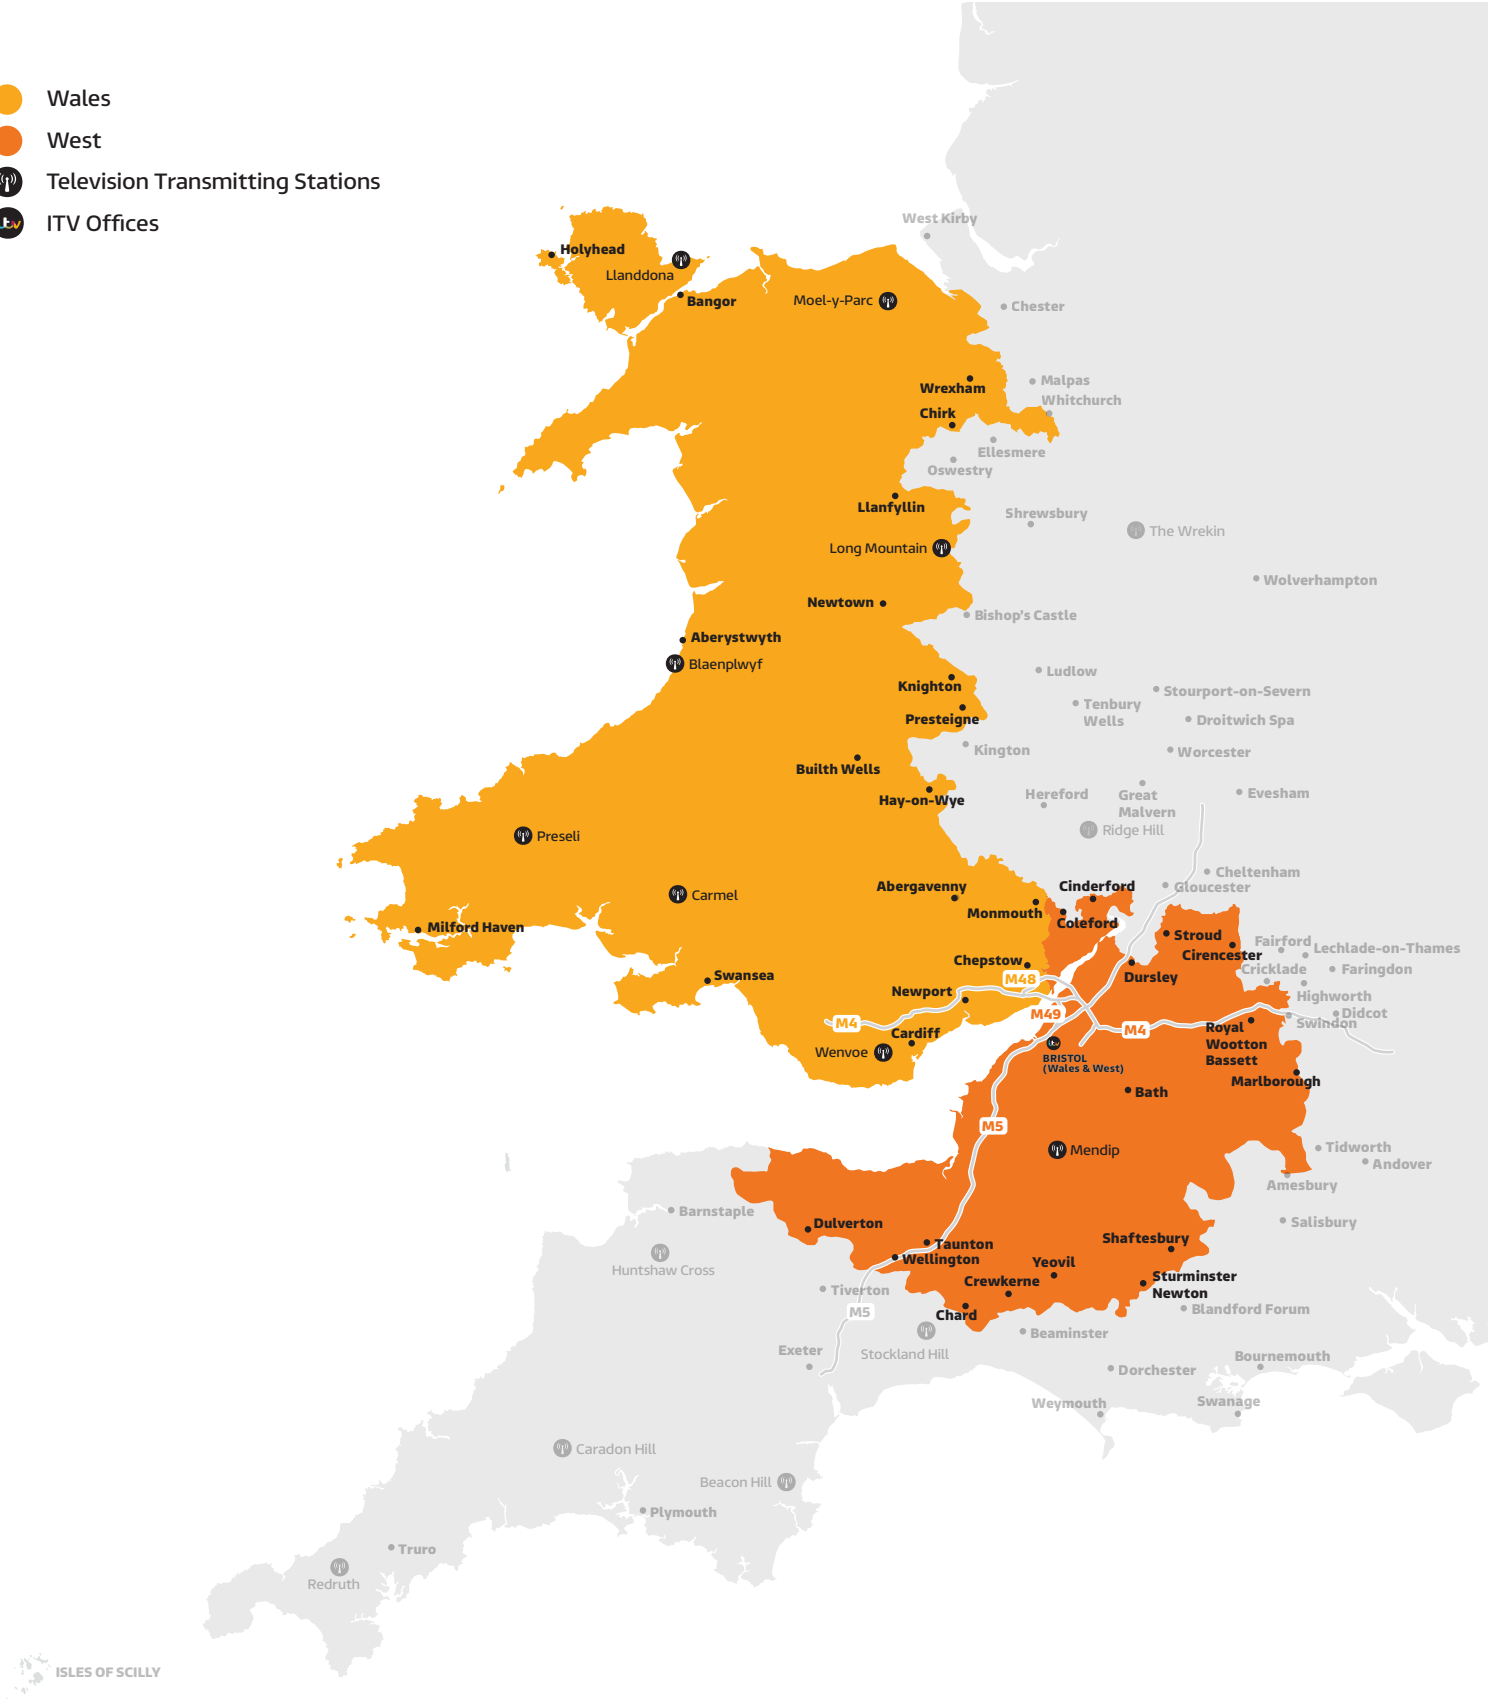

- Wales
- West
-  Television Transmitting Stations
-  ITV Offices

# Wales & West Region