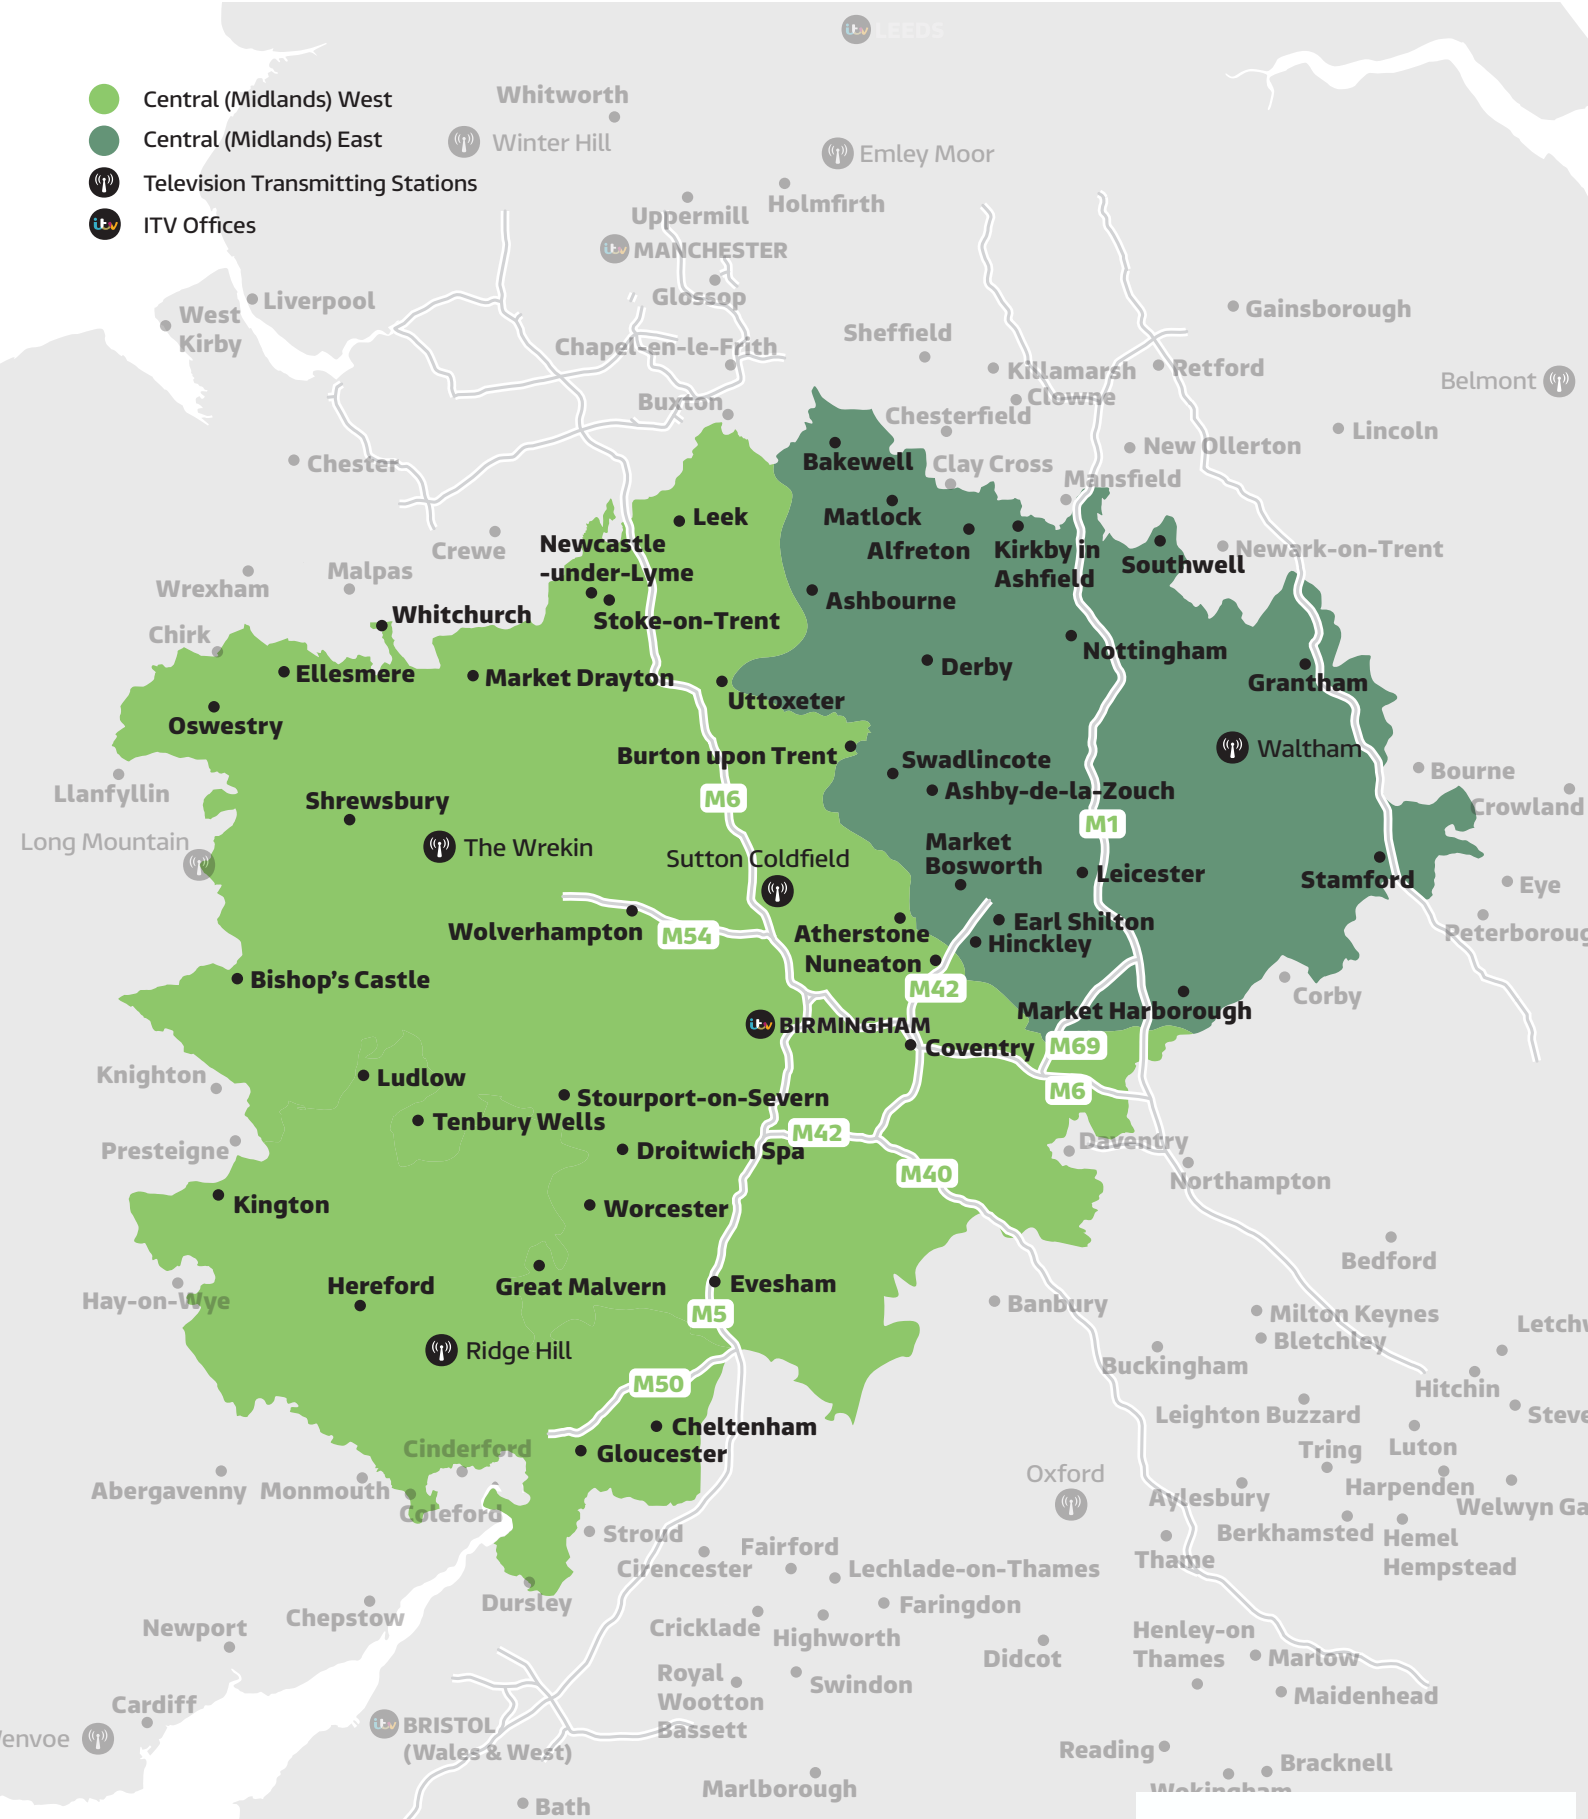

- Central (Midlands) West
- Central (Midlands) East
- 📡 Television Transmitting Stations
- 📺 ITV Offices

Central (Midlands) Micro Regions

Redwood
ADVERTISING

SPECIALIST MEDIA PLANNING & BUYING SERVICES

Say Hello!
RedwoodAdvertising.Co.Uk
01794 336190