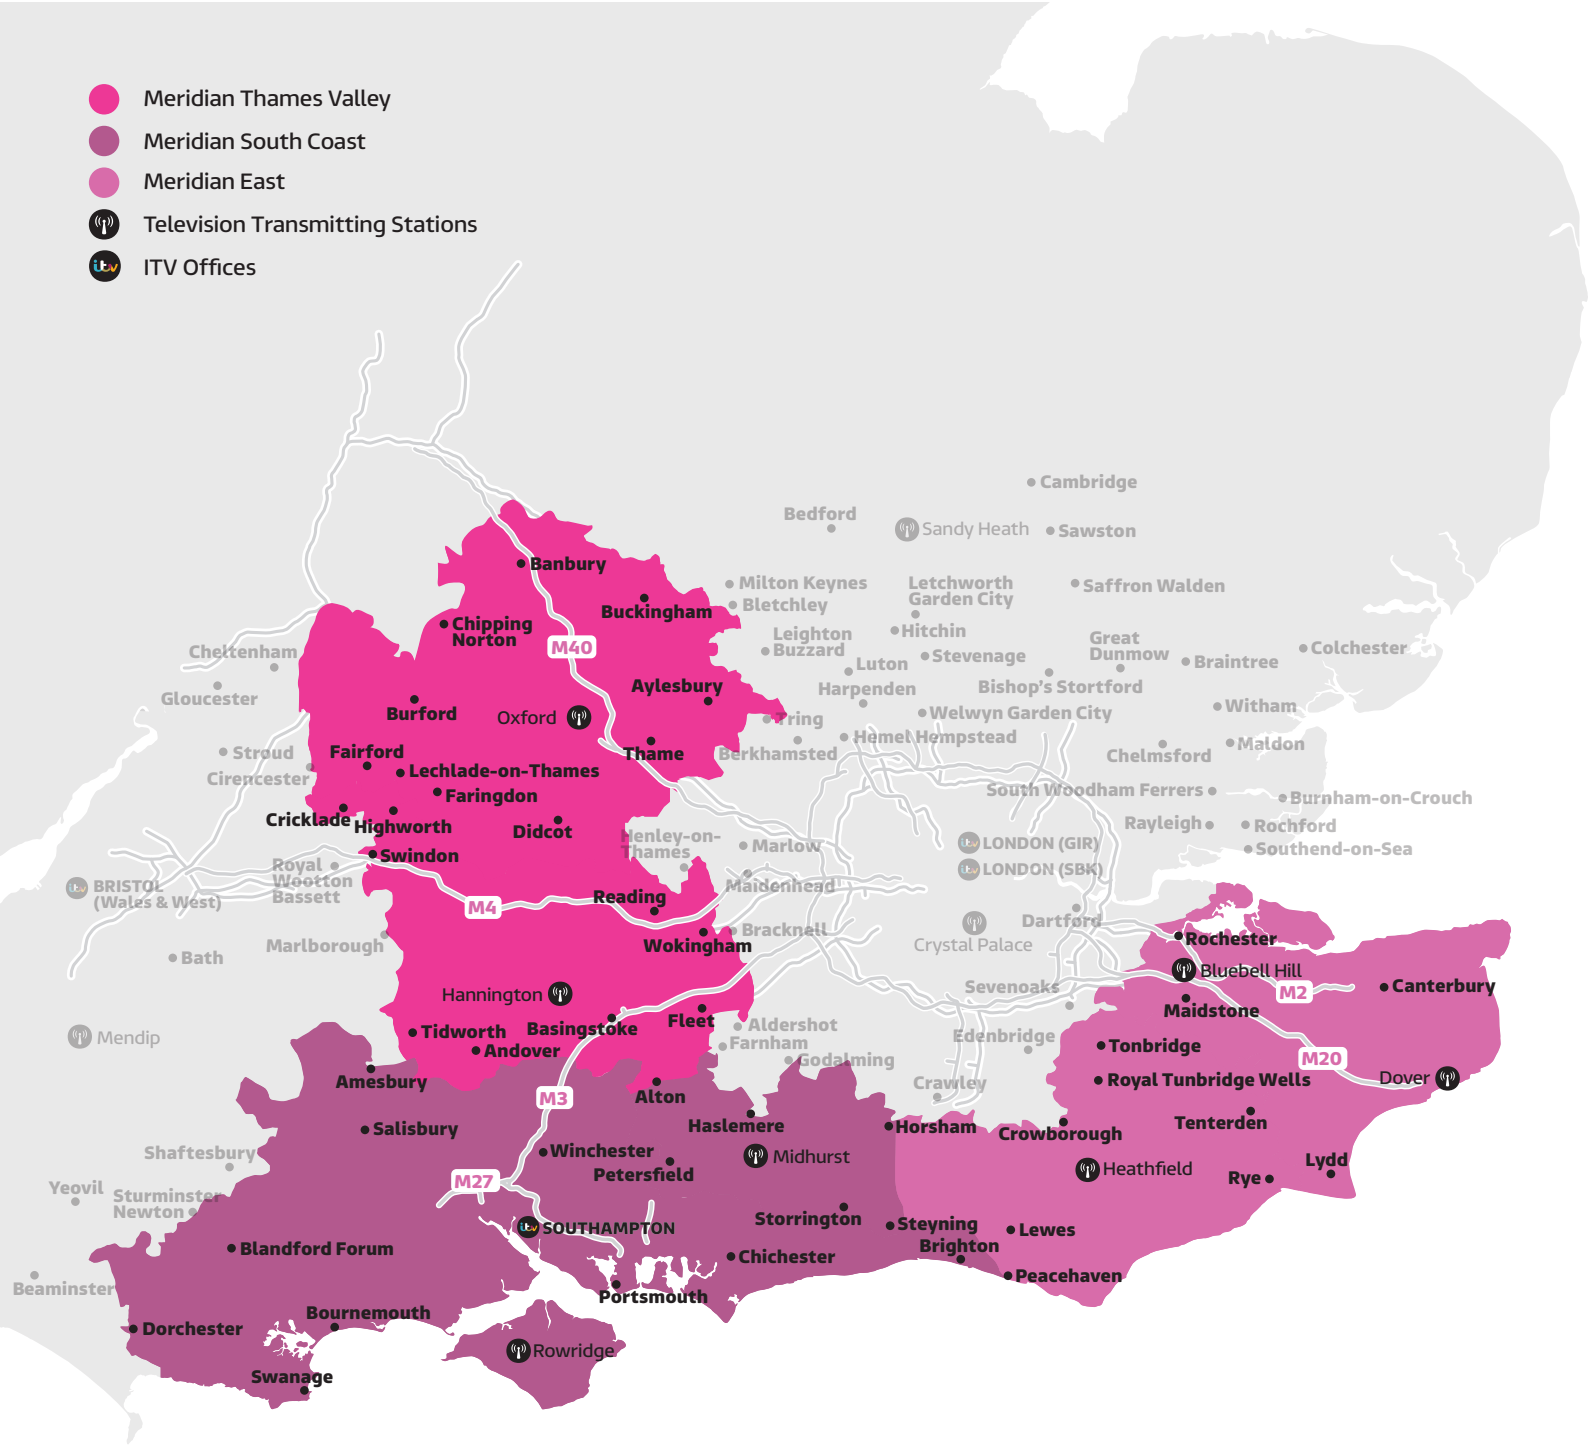

- Meridian Thames Valley
- Meridian South Coast
- Meridian East
-  Television Transmitting Stations
-  ITV Offices

Meridian Micro Regions

SPECIALIST MEDIA PLANNING & BUYING SERVICES

Say Hello!
 RedwoodAdvertising.Co.Uk
 01794 336190