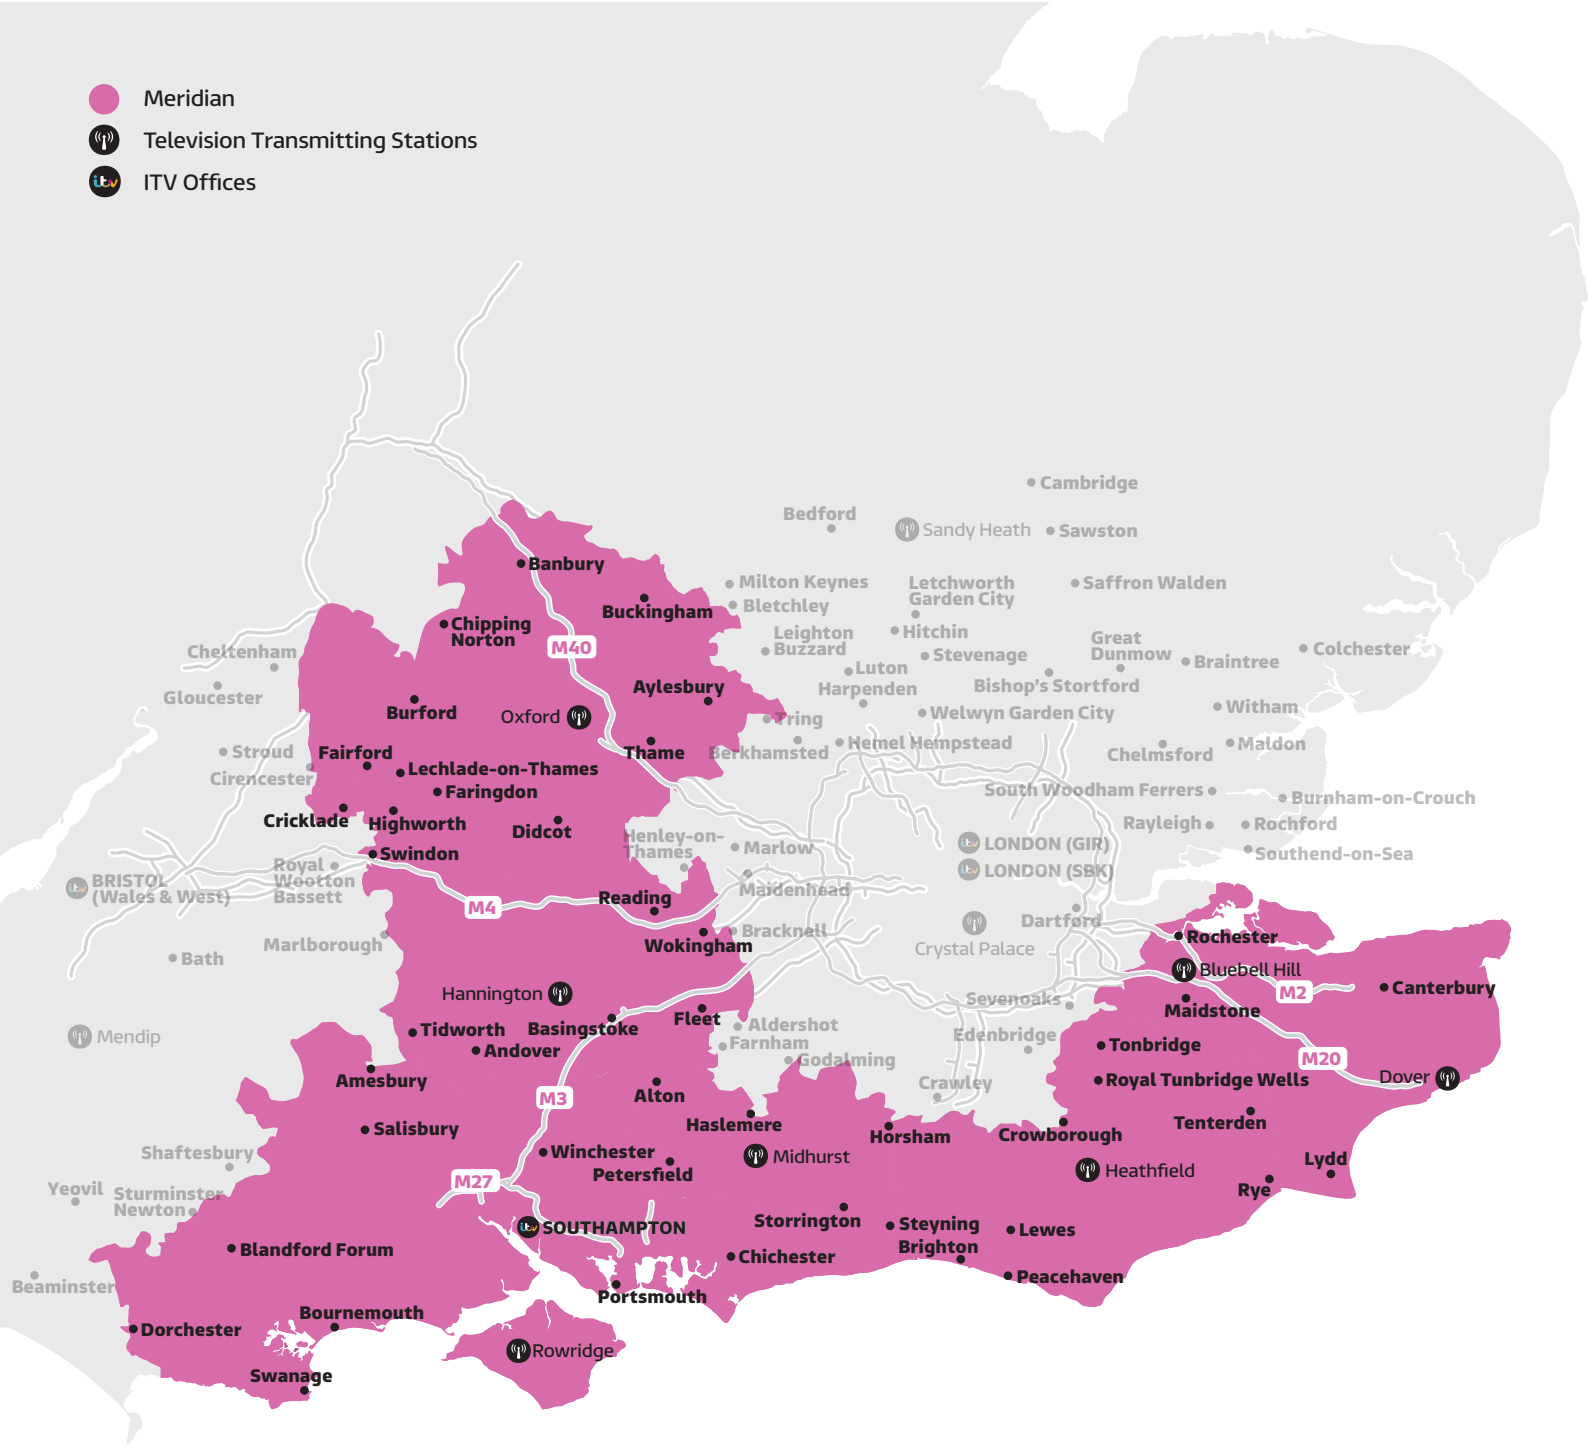

- Meridian
- Ⓜ Television Transmitting Stations
- Ⓜ ITV Offices

Meridian Region

Redwood
ADVERTISING

SPECIALIST MEDIA PLANNING & BUYING SERVICES

Say Hello!
RedwoodAdvertising.Co.Uk
01794 336190