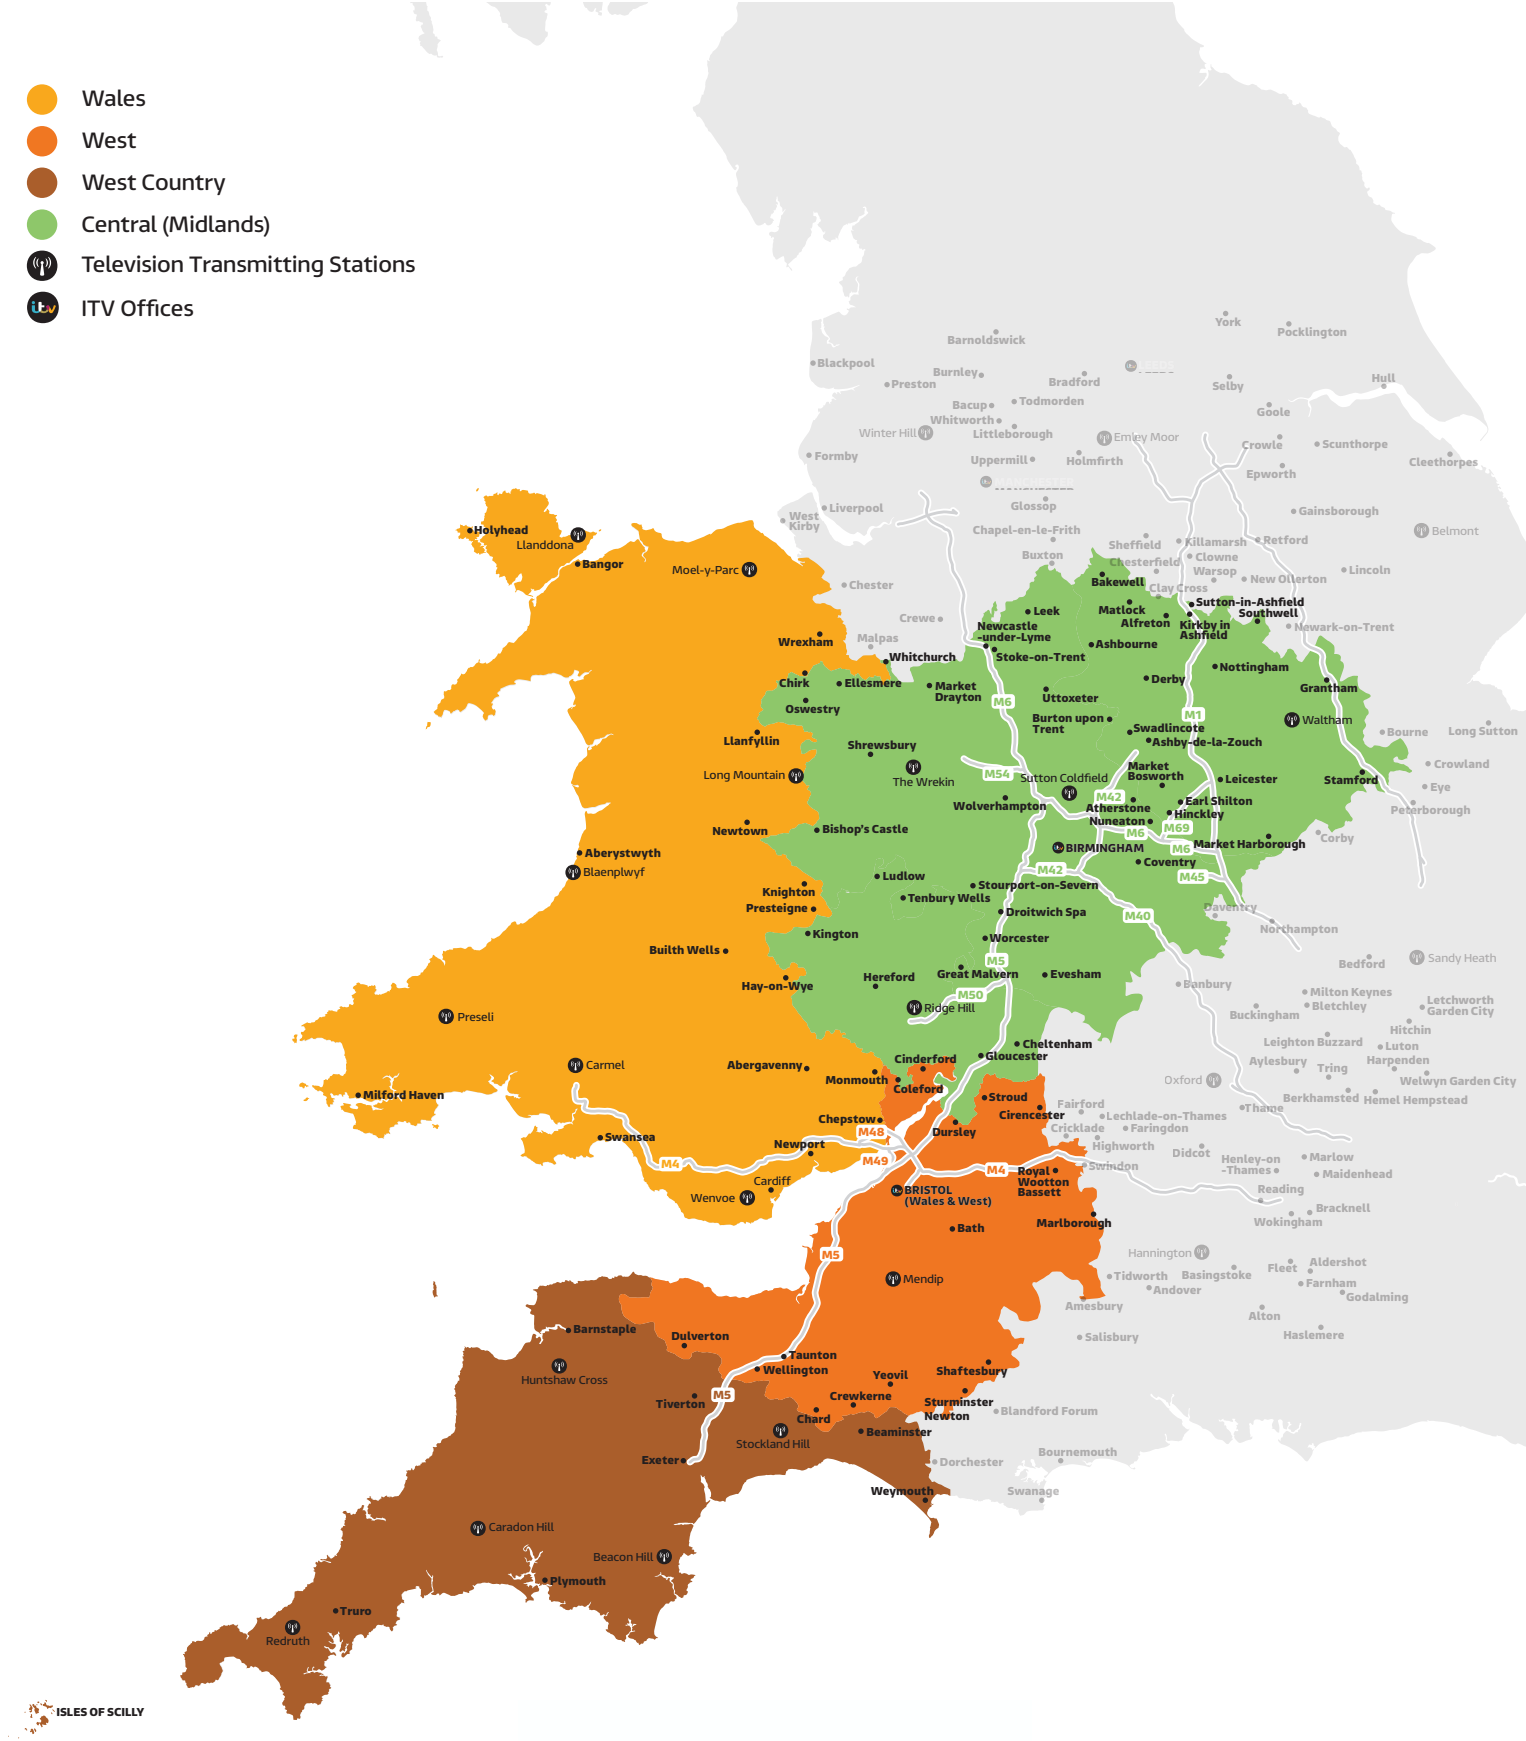

- Wales
- West
- West Country
- Central (Midlands)
-  Television Transmitting Stations
-  ITV Offices

Midwest Macro

Redwood
ADVERTISING

SPECIALIST MEDIA PLANNING & BUYING SERVICES

Say Hello!
RedwoodAdvertising.Co.Uk
01794 336190